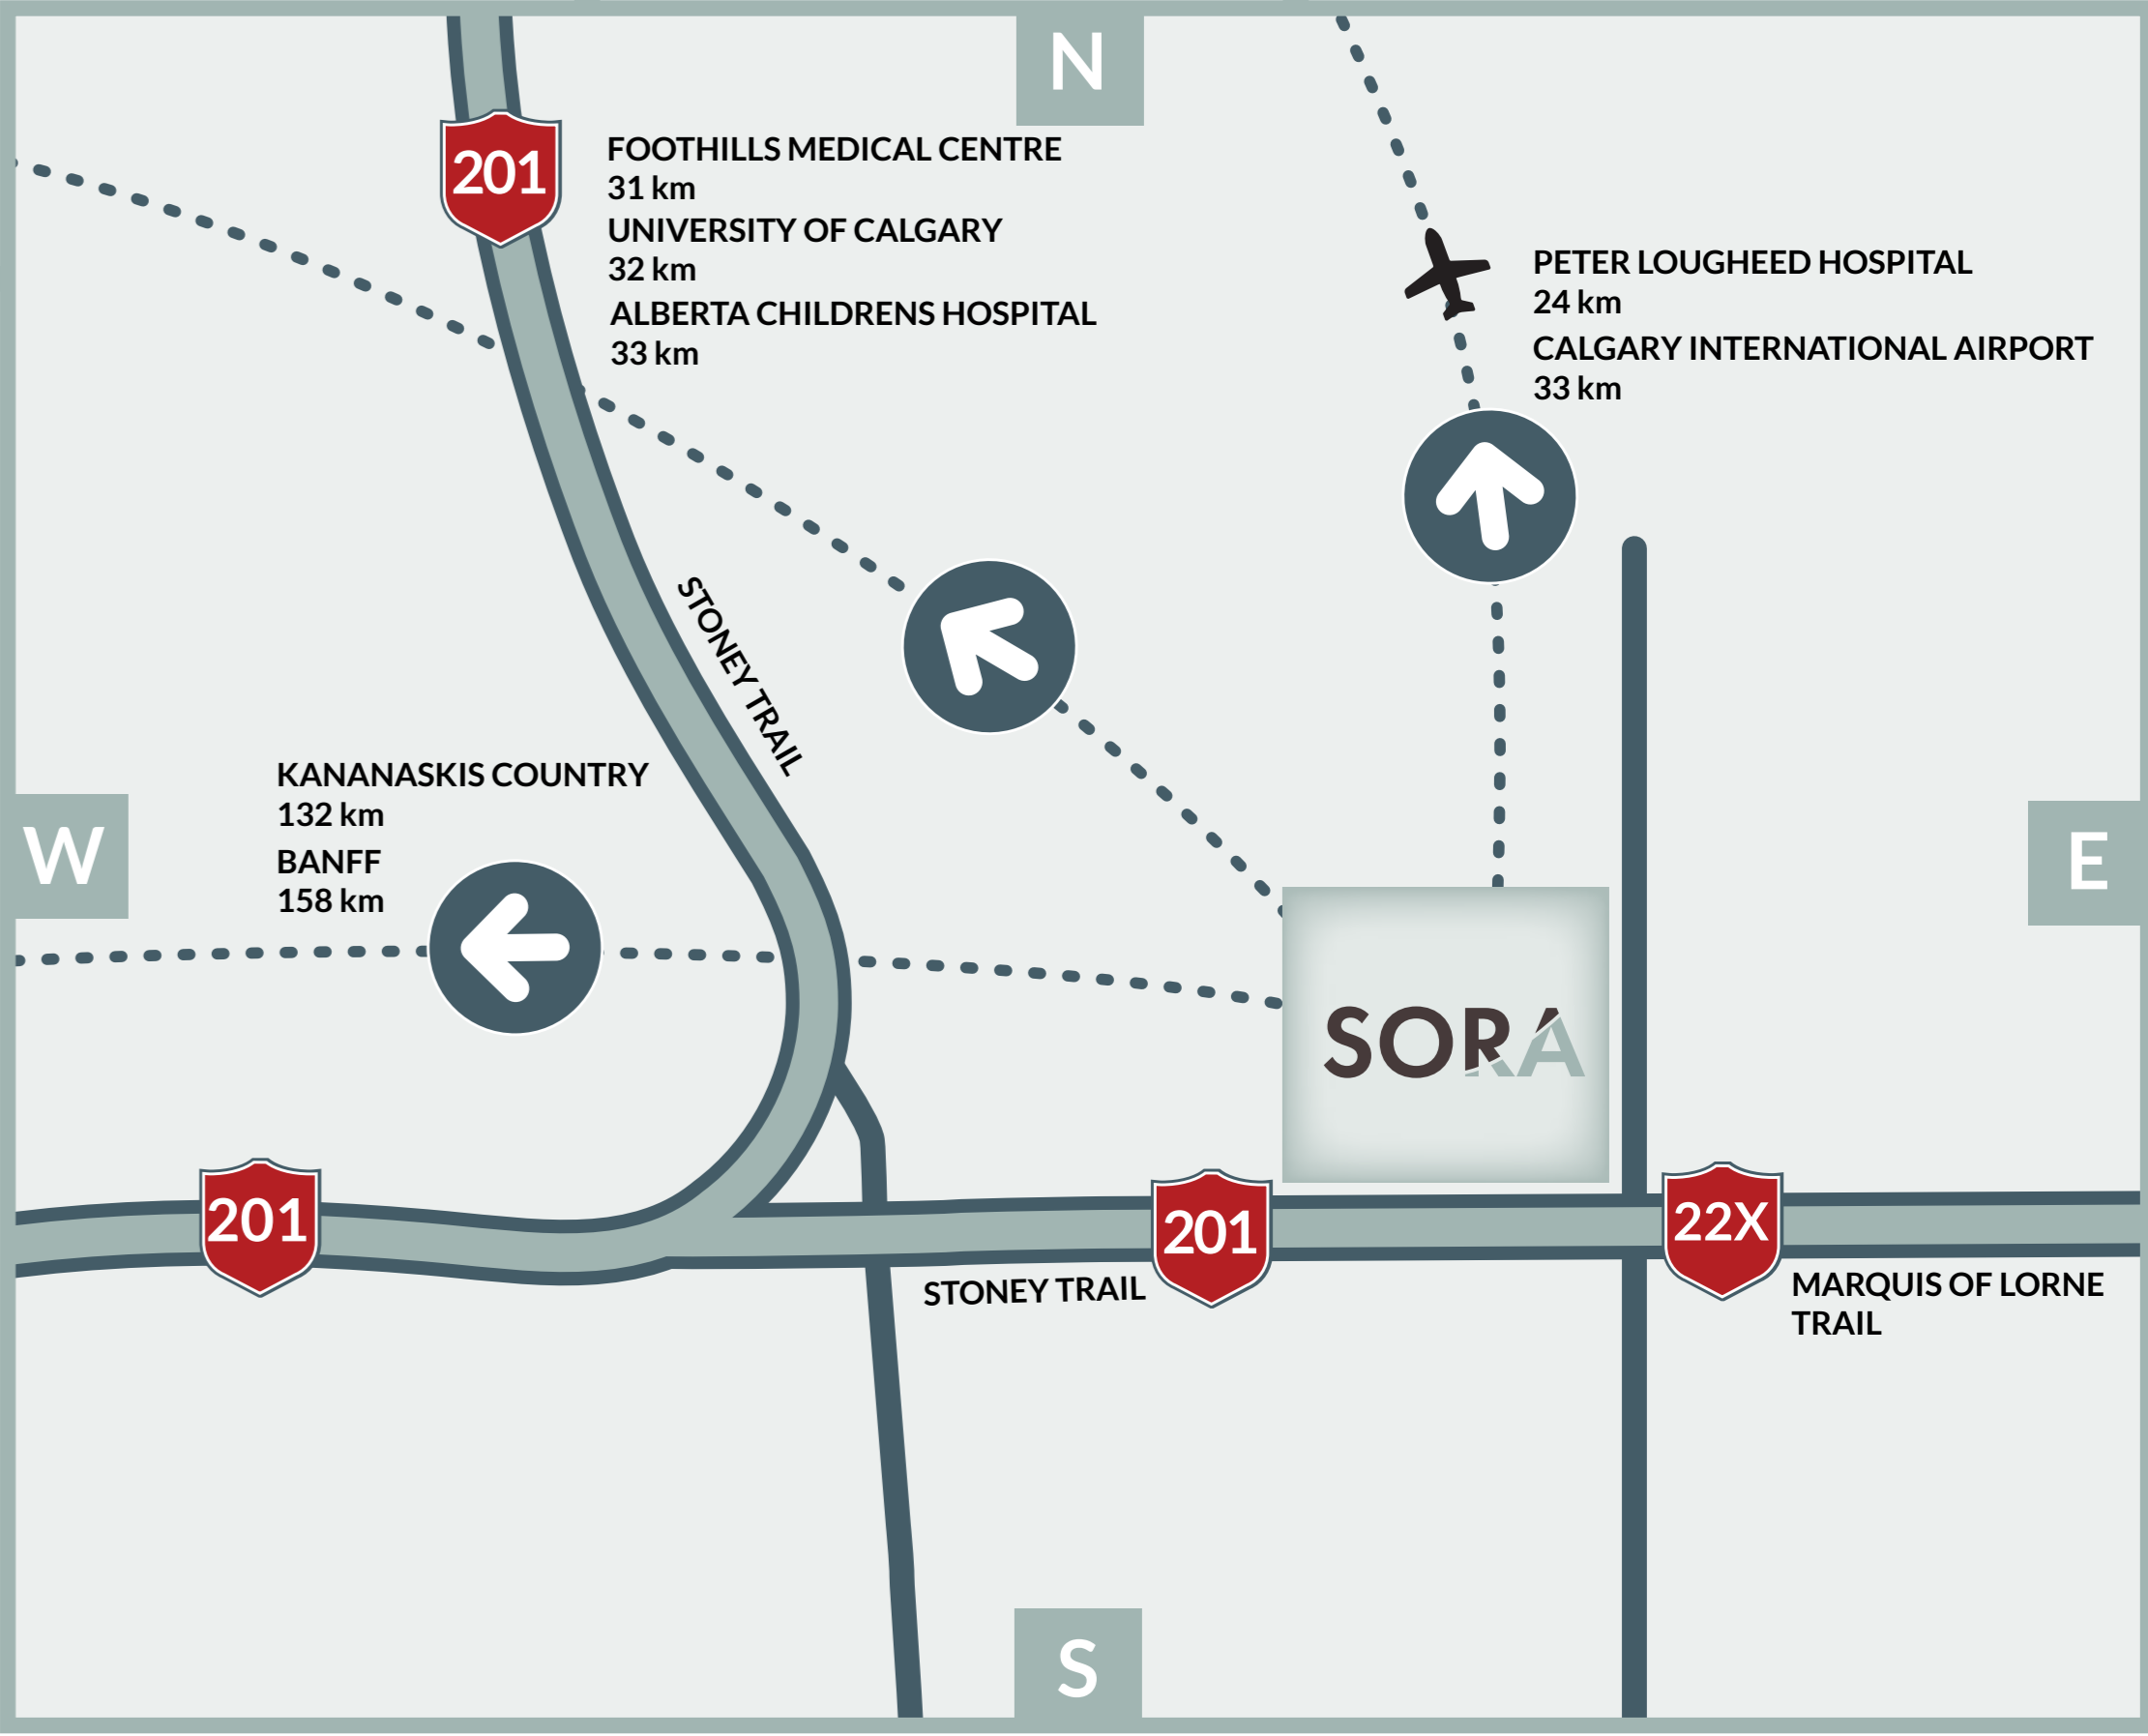

SORA

AT HOTCHKISS

146 AVENUE SE

88 STREET SE

104 STREET SE

22X

MARQUIS OF LORNE TRAIL

CALGARY FARMYARD

MAHOGANY SHOPPING CENTRES

FOOTHILLS MEDICAL CENTRE
31 km
UNIVERSITY OF CALGARY
32 km
ALBERTA CHILDRENS HOSPITAL
33 km

PETER LOUGHEED HOSPITAL
24 km
CALGARY INTERNATIONAL AIRPORT
33 km

KANANASKIS COUNTRY
132 km
BANFF
158 km

SORA

STONEY TRAIL

MARQUIS OF LORNE TRAIL